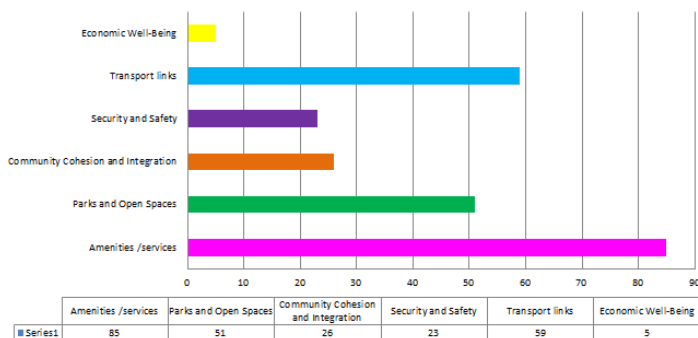

The BBEST Community Hub consists of 21 schools (listed below) and works closely with Westfields Pupil Referral Unit:

Batley Girls High	Manorfield
Batley Grammar	Mill Lane
Batley Parish	Park Road
Birstall Primary	Purlwell
Carlinghow	St Peters
Carlton	Staincliffe
Field Head	Upper Batley High
Field Lane	School
Healey	Warwick Road
Hyrstmount	Windmill
Lydgate	

Supporting Mental Health and Wellbeing

Working alongside other hubs in North Kirklees, we have been able to offer over 300 places on 8 courses designed to train practitioners to support the mental health of our young people. These courses include child bereavement, youth mental health first aid, self-belief and growing through games. Every school will have trained staff to support our children.

Website

We hope to have the BBEST website up and running by half term. It will provide information and links to services, events and support in the Batley and Birstall area. You will be able to find out about activities, volunteer groups, health services, local schools and much more.

Community Survey

In the summer term, BBEST conducted a survey with parents in our community. We wanted to find out what it is about Batley and Birstall that needs to be improved. Amenities and services were identified as being most in need of improvement with after school clubs, adult education and the need for integration scoring highly.

We are following this up with an online survey to find out more detail. Your contribution to this will be most welcome. We hope the survey will go live next half term.

New Logo

We are proud to present our new logo. Each petal represents one of our schools.

Children's Centres

Three of the four Children's Centres in Batley and Birstall are now being run by schools: Field Lane, Manorfield and Carlinghow. Some services and activities are still on offer at these centres. See individual centres for the current provision.

Coming soon:

- A boost to sport in the area from the Sports England Family Fund.
- A programme of holiday clubs for children
- An annual event to celebrate community cohesion
- An event to launch BBEST to the public